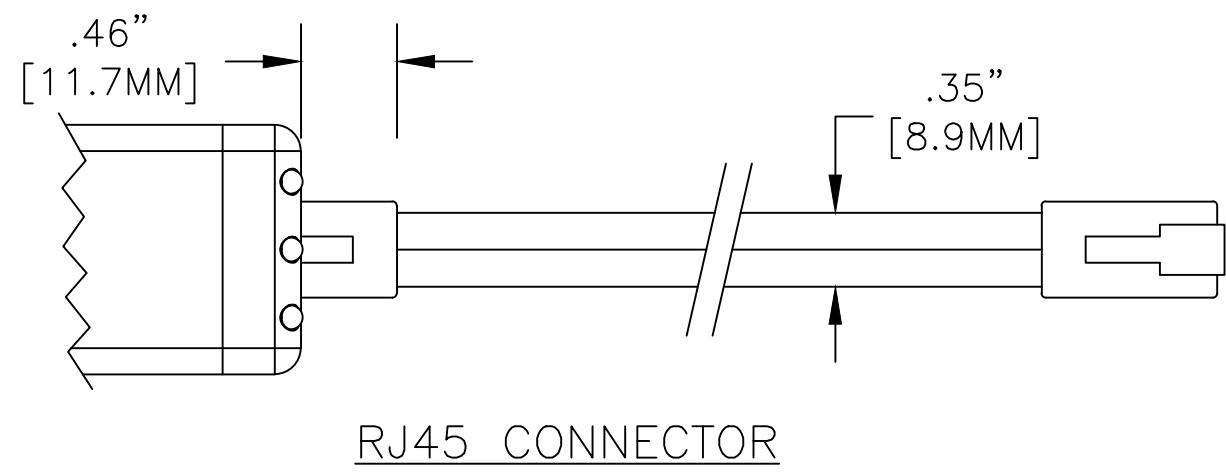

MOUNTING BRACKETS MAY BE LOCATED ANYWHERE ALONG BACK OF SENSOR BAR AND THEN LOCKED IN PLACE

STANDARD MOUNTING BRACKETS

PERFORATED STRIP MAY BE BENT TO SUIT INSTALLATION

NOTE: BAR INCLUDES 1 MOUNTING BRACKET

PURGE FITTING (4MM / 5/32" TUBE)

ALL DIMENSIONS FOR REFERENCE ONLY

4	RR JG	MU 7/13/23
REV	CHECKED APPROVED	ECN DATE

2257 NORTH PENN ROAD
HATFIELD, PA USA
19440-1998

TITLE	IQ EASY MODULAR SENSOR, RJ45	DRAWING NUMBER	5001754
-------	---------------------------------	----------------	---------